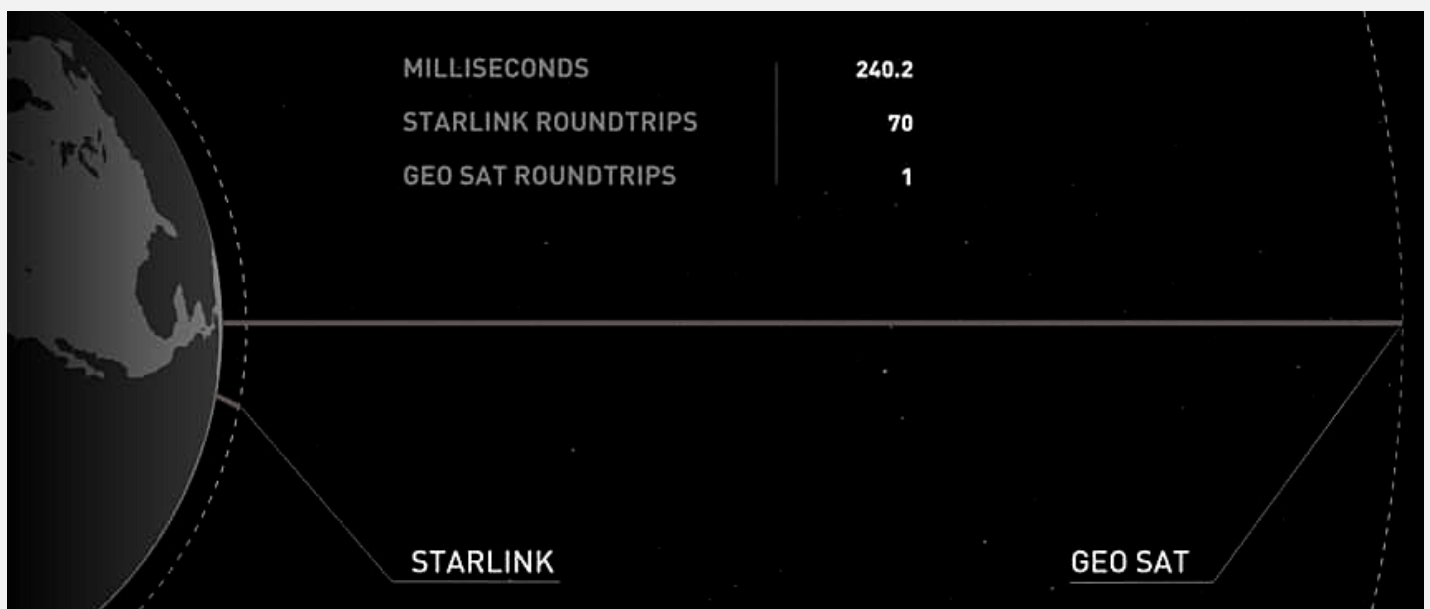

Our licenced cabler and security advisor, Adrian has been involved with these in South QLD recently and the final result is actually amazing. Commonly speeds of 300mbps down and 50mbps up are the normal but the major difference is in the Latency.

The biggest issue with NBN Satellite other than restricting data limits is the distance to the Satellite itself. Roughly 41000km. Obviously it takes time to send out to the Satellite and back to the ground. This is why these sorts of connection experience ping/latency averaging 800ms.

With Starlink, the Satellite is only 550km from Earth on average so the signal moves much quicker and commonly the latency is well under 100ms.

What does this mean in the real world? Given Starlink connections are unlimited data, it means a lot. No more measuring data and worrying about going over your 300G a month. You can go crazy on a fast connection just like being in the city.

Starlink is new to North QLD so Clermont and Hughenden have been be some of the first full installations we have completed. This is why Adrian got involved in some installs in South QLD so we have the experience to work with once it is available in our service areas.

Solutions for you?..."

To read the full blog, please visit thecomputerworkshop.com.au

Starlink • BECUASE STARLINK SATELLITES ARE IN A LOW ORBIT, LATENCY IS SIGNIFICANTLY LOWER AROUND 20 MS V IN COMPARISON • 600+ MS